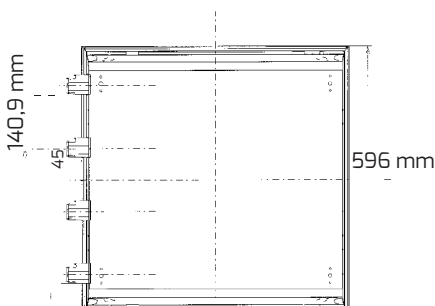

DIMENSIONAL DRAWING

APPLICATIONS

- > HYPERMARKETS/SUPERMARKETS
- > AIRPORTS/TRAIN STATIONS
- > TRAFFIC AREAS
- > WAREHOUSES
- > OFFICES
- > LIBRARY

FEATURES

Reference	Designation	Power (Watt)	Ingress Protection	Strength index	Dimension mm	Voltage
FIX PAV 072 600	Access Pavé 600 fixture	4x8 W=32 W	IP 44	IK 07	600x600	AC110-240V

RoHS

DUREE DE VIE
25 000 H