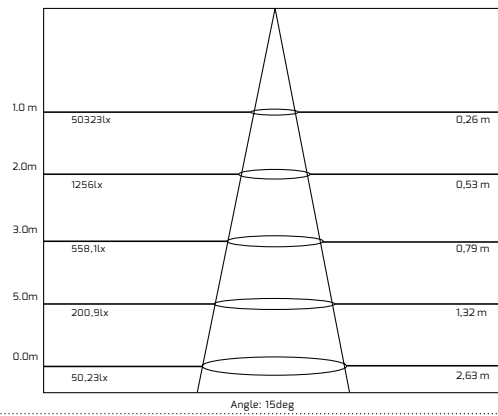

DRAWING DIMENSIONAL

APPLICATIONS

- > FAÇADE LIGHTING
- > PUBLIC LIGHTING
- > ADVERTISING POSTERS LIGHTING
- > OUTDOOR LIGHTING
- > GYMNASIUMS
- > WAREHOUSES

FEATURES

Reference	Designation	Power (Watt)	Color temperature (Kelvin)	Ingress Protection	Voltage	CRI	Viewing angle	Lumens
WALL 009 431 03	Sigma linear Wall Washer compatible controler	9 W	5 000K	IP 65	AC 100 - 240 V	70	15/60°	540
WALL 009 432 04	Sigma linear Wall Washer compatible controler	9 W	RGB	IP 65	AC 100 - 240 V	70	15/60°	270
WALL 018 433 03	Sigma linear Wall Washer compatible controler	18 W	5 000K	IP 65	AC 100 - 240 V	65	15/60°	1 080
WALL 018 434 04	Sigma linear Wall Washer compatible controler	18 W	RGB	IP 65	AC 100 - 240 V	70	15/60°	540
WALL 024 436 03	Sigma linear Wall Washer compatible controler	24 W	5 000K	IP 65	AC 100 - 240 V	70	15/60°	1440
WALL 024 437 04	Sigma linear Wall Washer compatible controler	24 W	RGB	IP 65	AC 100 - 240 V	70	15/60°	720
WALL 030 440 03	Sigma linear Wall Washer compatible controler	30 W	5 000K	IP 65	AC 100 - 240 V	70	15/60°	1800
WALL 030 441 04	Sigma linear Wall Washer compatible controler	30 W	RGB	IP 65	AC 100 - 240 V	70	15/60°	900

SIGMA LINEAR WALL WASHER 9W, 18W, 24W, 30W

PHOTOMETRIC INFORMATIONS 9W 5 000K

PHOTOMETRIC INFORMATIONS 9W RGB

PHOTOMETRIC INFORMATIONS 18W 5 000K

PHOTOMETRIC INFORMATIONS 18W RGB

SIGMA LINEAR WALL WASHER 9W, 18W, 24W, 30W

PHOTOMETRIC INFORMATIONS 24W 5 000K

PHOTOMETRIC INFORMATIONS 24W RGB

PHOTOMETRIC INFORMATIONS 30W 5 000K

PHOTOMETRIC INFORMATIONS 30W RGB

SIGMA LINEAR WALL WASHER 9W, 18W, 24W, 30W

CONE OF LIGHT 9W 5 000K

CONE OF LIGHT 9W RGB