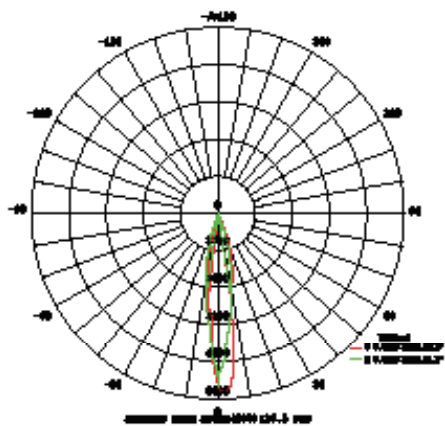

SIGMA LINEAR WALL WASHER

9 W, 18 W, 24 W, 30 W

DESCRIPTION DU PRODUIT

Sigma Wall Washer linear is placed along walls to obtain a texturing effect. It can be used outside to showcase façades and buildings. Its light flow can be adjusted precisely.

DRAWING DIMENSIONAL

APPLICATIONS

- > FAÇADE LIGHTING
- > PUBLIC LIGHTING
- > ADVERTISING POSTERS LIGHTING
- > OUTDOOR LIGHTING
- > GYMNASIUMS
- > WAREHOUSES

FEATURES

Reference	Designation	Power (Watt)	Color temperature (Kelvin)	Ingress Protection	Voltage	CRI	Viewing angle	Lumens
WALL 009 431 03	Sigma linear Wall Washer compatible controler	9 W	5 000K	IP 65	AC 100 - 240 V	70	15/60°	540
WALL 009 432 04	Sigma linear Wall Washer compatible controler	9 W	RGB	IP 65	AC 100 - 240 V	70	15/60°	270
WALL 018 433 03	Sigma linear Wall Washer compatible controler	18 W	5 000K	IP 65	AC 100 - 240 V	65	15/60°	1 080
WALL 018 434 04	Sigma linear Wall Washer compatible controler	18 W	RGB	IP 65	AC 100 - 240 V	70	15/60°	540
WALL 024 436 03	Sigma linear Wall Washer compatible controler	24 W	5 000K	IP 65	AC 100 - 240 V	70	15/60°	1440
WALL 024 437 04	Sigma linear Wall Washer compatible controler	24 W	RGB	IP 65	AC 100 - 240 V	70	15/60°	720
WALL 030 440 03	Sigma linear Wall Washer compatible controler	30 W	5 000K	IP 65	AC 100 - 240 V	70	15/60°	1800
WALL 030 441 04	Sigma linear Wall Washer compatible controler	30 W	RGB	IP 65	AC 100 - 240 V	70	15/60°	900

SIGMA LINEAR WALL WASHER 9W, 18W, 24W, 30W

PHOTOMETRIC INFORMATIONS 9W 5 000K

PHOTOMETRIC INFORMATIONS 9W RGB

PHOTOMETRIC INFORMATIONS 18W 5 000K

PHOTOMETRIC INFORMATIONS 18W RGB

SIGMA LINEAR WALL WASHER 9W, 18W, 24W, 30W

PHOTOMETRIC INFORMATIONS 24W 5 000K

PHOTOMETRIC INFORMATIONS 24W RGB

PHOTOMETRIC INFORMATIONS 30W 5 000K

PHOTOMETRIC INFORMATIONS 30W RGB

SIGMA LINEAR WALL WASHER 9W, 18W, 24W, 30W

CONE OF LIGHT 9W 5 000K

CONE OF LIGHT 9W RGB