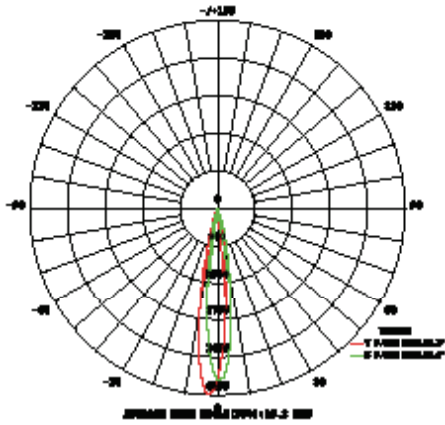

SIGMA LINEAR WALL WASHER

9 W, 18 W, 24 W, 30 W

DESCRIPTION DU PRODUIT

Sigma Wall Washer linear is placed along walls to obtain a texturing effect. It can be used outside to showcase façades and buildings. Its light flow can be adjusted precisely.

DRAWING DIMENSIONAL

APPLICATIONS

- > FAÇADE LIGHTING
- > PUBLIC LIGHTING
- > ADVERTISING POSTERS LIGHTING
- > OUTDOOR LIGHTING
- > GYMNASIUMS
- > WAREHOUSES

FEATURES

Reference	Designation	Power (Watt)	Color temperature (Kelvin)	Ingress Protection	Voltage	CRI	Viewing angle	Lumens
WALL 009 431 03	Sigma linear Wall Washer compatible controler	9 W	5 000K	IP 65	AC 100 - 240 V	70	15/60°	540
WALL 009 432 04	Sigma linear Wall Washer compatible controler	9 W	RGB	IP 65	AC 100 - 240 V	70	15/60°	270
WALL 018 433 03	Sigma linear Wall Washer compatible controler	18 W	5 000K	IP 65	AC 100 - 240 V	65	15/60°	1 080
WALL 018 434 04	Sigma linear Wall Washer compatible controler	18 W	RGB	IP 65	AC 100 - 240 V	70	15/60°	540
WALL 024 436 03	Sigma linear Wall Washer compatible controler	24 W	5 000K	IP 65	AC 100 - 240 V	70	15/60°	1440
WALL 024 437 04	Sigma linear Wall Washer compatible controler	24 W	RGB	IP 65	AC 100 - 240 V	70	15/60°	720
WALL 030 440 03	Sigma linear Wall Washer compatible controler	30 W	5 000K	IP 65	AC 100 - 240 V	70	15/60°	1800
WALL 030 441 04	Sigma linear Wall Washer compatible controler	30 W	RGB	IP 65	AC 100 - 240 V	70	15/60°	900

SIGMA LINEAR WALL WASHER 9W, 18W, 24W, 30W

PHOTOMETRIC INFORMATIONS 9W 5 000K

PHOTOMETRIC INFORMATIONS 9W RGB

PHOTOMETRIC INFORMATIONS 18W 5 000K

PHOTOMETRIC INFORMATIONS 18W RGB

SIGMA LINEAR WALL WASHER 9W, 18W, 24W, 30W

PHOTOMETRIC INFORMATIONS 24W 5 000K

PHOTOMETRIC INFORMATIONS 24W RGB

PHOTOMETRIC INFORMATIONS 30W 5 000K

PHOTOMETRIC INFORMATIONS 30W RGB

SIGMA LINEAR WALL WASHER 9W, 18W, 24W, 30W

CONE OF LIGHT 9W 5 000K

CONE OF LIGHT 9W RGB