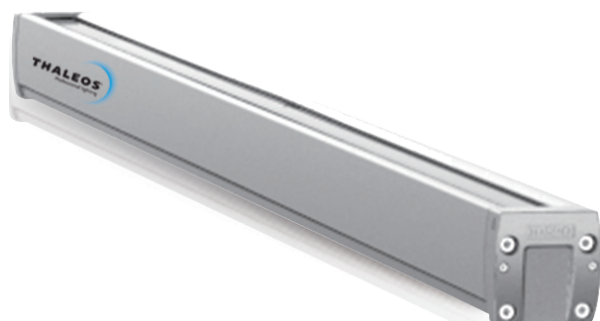

SIGMA LINEAR WALL WASHER

9 W, 18 W, 24 W, 30 W

DESCRIPTION DU PRODUIT

Sigma Wall Washer linear is placed along walls to obtain a texturing effect. It can be used outside to showcase façades and buildings. Its light flow can be adjusted precisely.

Reduction of maintenance tasks can be of a particular importance.

- ⤴ Ideal for personalized accentuated lighting of buildings
- ⤴ Resistant to shocks and vibrations
- ⤴ No blinding or ultraviolet
- ⤴ PWM technology for optimal rendering with no heat emission
- ⤴ Adjustable viewing angle to light up a specific zone