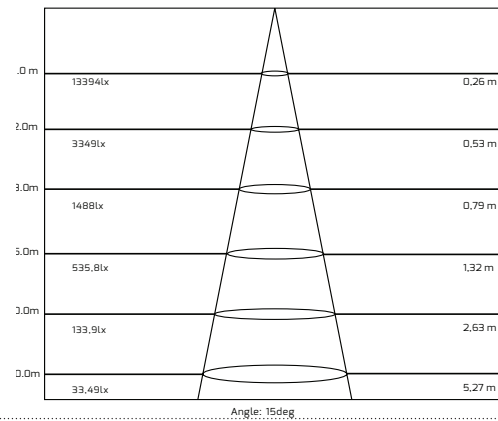

CONE OF LIGHT 24W RGB