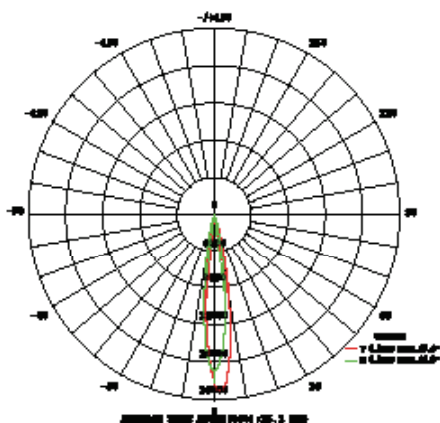

SIGMA LINEAR WALL WASHER

9 W, 18 W, 24 W, 30 W

DESCRIPTION DU PRODUIT

Sigma Wall Washer linear is placed along walls to obtain a texturing effect. It can be used outside to showcase façades and buildings. Its light flow can be adjusted precisely.

DRAWING DIMENSIONAL

APPLICATIONS

- > FAÇADE LIGHTING
- > PUBLIC LIGHTING
- > ADVERTISING POSTERS LIGHTING
- > OUTDOOR LIGHTING
- > GYMNASIUMS
- > WAREHOUSES

FEATURES

Reference	Designation	Power (Watt)	Color temperature (Kelvin)	Ingress Protection	Voltage	CRI	Viewing angle	Lumens
WALL 009 431 03	Sigma linear Wall Washer compatible controler	9 W	5 000K	IP 65	AC 100 - 240 V	70	15/60°	540
WALL 009 432 04	Sigma linear Wall Washer compatible controler	9 W	RGB	IP 65	AC 100 - 240 V	70	15/60°	270
WALL 018 433 03	Sigma linear Wall Washer compatible controler	18 W	5 000K	IP 65	AC 100 - 240 V	65	15/60°	1 080
WALL 018 434 04	Sigma linear Wall Washer compatible controler	18 W	RGB	IP 65	AC 100 - 240 V	70	15/60°	540
WALL 024 436 03	Sigma linear Wall Washer compatible controler	24 W	5 000K	IP 65	AC 100 - 240 V	70	15/60°	1440
WALL 024 437 04	Sigma linear Wall Washer compatible controler	24 W	RGB	IP 65	AC 100 - 240 V	70	15/60°	720
WALL 030 440 03	Sigma linear Wall Washer compatible controler	30 W	5 000K	IP 65	AC 100 - 240 V	70	15/60°	1800
WALL 030 441 04	Sigma linear Wall Washer compatible controler	30 W	RGB	IP 65	AC 100 - 240 V	70	15/60°	900

SIGMA LINEAR WALL WASHER 9W, 18W, 24W, 30W

PHOTOMETRIC INFORMATIONS 9W 5 000K

PHOTOMETRIC INFORMATIONS 9W RGB

PHOTOMETRIC INFORMATIONS 18W 5 000K

PHOTOMETRIC INFORMATIONS 18W RGB

SIGMA LINEAR WALL WASHER 9W, 18W, 24W, 30W

PHOTOMETRIC INFORMATIONS 24W 5 000K

PHOTOMETRIC INFORMATIONS 24W RGB

PHOTOMETRIC INFORMATIONS 30W 5 000K

PHOTOMETRIC INFORMATIONS 30W RGB

SIGMA LINEAR WALL WASHER 9W, 18W, 24W, 30W

CONE OF LIGHT 9W 5 000K

CONE OF LIGHT 9W RGB