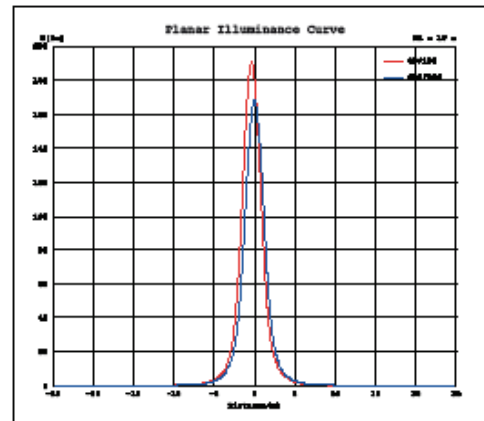

DRAWING DIMENSIONAL

APPLICATIONS

- > FAÇADE LIGHTING
- > PUBLIC LIGHTING
- > ADVERTISING POSTERS LIGHTING
- > OUTDOOR LIGHTING
- > GYMNASIUMS
- > WAREHOUSES

FEATURES

Reference	Designation	Power (Watt)	Color temperature (Kelvin)	Ingress Protection	Voltage	CRI	Viewing angle	Lumens
WALL 009 431 03	Sigma linear Wall Washer compatible controler	9 W	5 000K	IP 65	AC 100 - 240 V	70	15/60°	540
WALL 009 432 04	Sigma linear Wall Washer compatible controler	9 W	RGB	IP 65	AC 100 - 240 V	70	15/60°	270
WALL 018 433 03	Sigma linear Wall Washer compatible controler	18 W	5 000K	IP 65	AC 100 - 240 V	65	15/60°	1 080
WALL 018 434 04	Sigma linear Wall Washer compatible controler	18 W	RGB	IP 65	AC 100 - 240 V	70	15/60°	540
WALL 024 436 03	Sigma linear Wall Washer compatible controler	24 W	5 000K	IP 65	AC 100 - 240 V	70	15/60°	1440
WALL 024 437 04	Sigma linear Wall Washer compatible controler	24 W	RGB	IP 65	AC 100 - 240 V	70	15/60°	720
WALL 030 440 03	Sigma linear Wall Washer compatible controler	30 W	5 000K	IP 65	AC 100 - 240 V	70	15/60°	1800
WALL 030 441 04	Sigma linear Wall Washer compatible controler	30 W	RGB	IP 65	AC 100 - 240 V	70	15/60°	900

SIGMA LINEAR WALL WASHER 9W, 18W, 24W, 30W

PHOTOMETRIC INFORMATIONS 9W 5 000K

PHOTOMETRIC INFORMATIONS 9W RGB

PHOTOMETRIC INFORMATIONS 18W 5 000K

PHOTOMETRIC INFORMATIONS 18W RGB

SIGMA LINEAR WALL WASHER 9W, 18W, 24W, 30W

PHOTOMETRIC INFORMATIONS 24W 5 000K

PHOTOMETRIC INFORMATIONS 24W RGB

PHOTOMETRIC INFORMATIONS 30W 5 000K

PHOTOMETRIC INFORMATIONS 30W RGB

SIGMA LINEAR WALL WASHER 9W, 18W, 24W, 30W

CONE OF LIGHT 9W 5 000K

CONE OF LIGHT 9W RGB