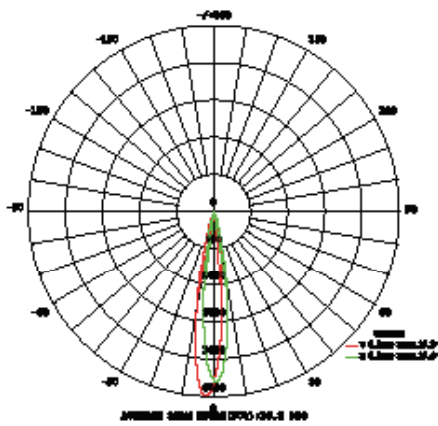

SIGMA LINEAR WALL WASHER

9 W, 18 W, 24 W, 30 W

DESCRIPTION DU PRODUIT

Sigma Wall Washer linear is placed along walls to obtain a texturing effect. It can be used outside to showcase façades and buildings. Its light flow can be adjusted precisely.

DRAWING DIMENSIONAL

APPLICATIONS

- > FAÇADE LIGHTING
- > PUBLIC LIGHTING
- > ADVERTISING POSTERS LIGHTING
- > OUTDOOR LIGHTING
- > GYMNASIUMS
- > WAREHOUSES

FEATURES

Reference	Designation	Power (Watt)	Color temperature (Kelvin)	Ingress Protection	Voltage	CRI	Viewing angle	Lumens
WALL 009 431 03	Sigma linear Wall Washer compatible controler	9 W	5 000K	IP 65	AC 100 - 240 V	70	15/60°	540
WALL 009 432 04	Sigma linear Wall Washer compatible controler	9 W	RGB	IP 65	AC 100 - 240 V	70	15/60°	270
WALL 018 433 03	Sigma linear Wall Washer compatible controler	18 W	5 000K	IP 65	AC 100 - 240 V	65	15/60°	1 080
WALL 018 434 04	Sigma linear Wall Washer compatible controler	18 W	RGB	IP 65	AC 100 - 240 V	70	15/60°	540
WALL 024 436 03	Sigma linear Wall Washer compatible controler	24 W	5 000K	IP 65	AC 100 - 240 V	70	15/60°	1440
WALL 024 437 04	Sigma linear Wall Washer compatible controler	24 W	RGB	IP 65	AC 100 - 240 V	70	15/60°	720
WALL 030 440 03	Sigma linear Wall Washer compatible controler	30 W	5 000K	IP 65	AC 100 - 240 V	70	15/60°	1800
WALL 030 441 04	Sigma linear Wall Washer compatible controler	30 W	RGB	IP 65	AC 100 - 240 V	70	15/60°	900

SIGMA LINEAR WALL WASHER 9W, 18W, 24W, 30W

PHOTOMETRIC INFORMATIONS 9W 5 000K

PHOTOMETRIC INFORMATIONS 9W RGB

PHOTOMETRIC INFORMATIONS 18W 5 000K

PHOTOMETRIC INFORMATIONS 18W RGB

SIGMA LINEAR WALL WASHER 9W, 18W, 24W, 30W

PHOTOMETRIC INFORMATIONS 24W 5 000K

PHOTOMETRIC INFORMATIONS 24W RGB

PHOTOMETRIC INFORMATIONS 30W 5 000K

PHOTOMETRIC INFORMATIONS 30W RGB

SIGMA LINEAR WALL WASHER 9W, 18W, 24W, 30W

CONE OF LIGHT 9W 5 000K

CONE OF LIGHT 9W RGB