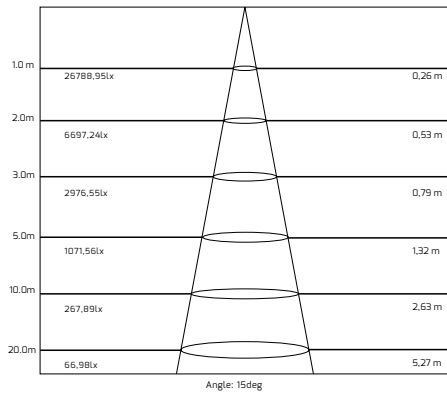

CONE OF LIGHT 24W 5 000K