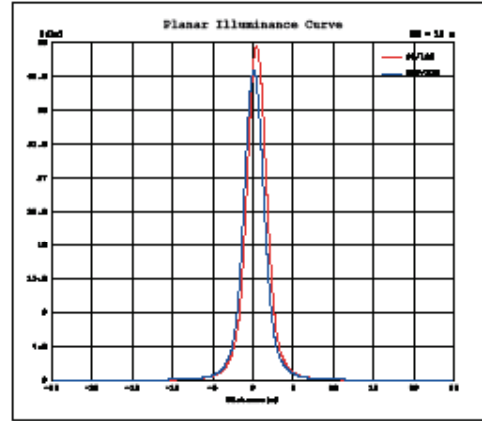

SIGMA LINEAR WALL WASHER 9W, 18W, 24W, 30W

PHOTOMETRIC INFORMATIONS 9W 5 000K