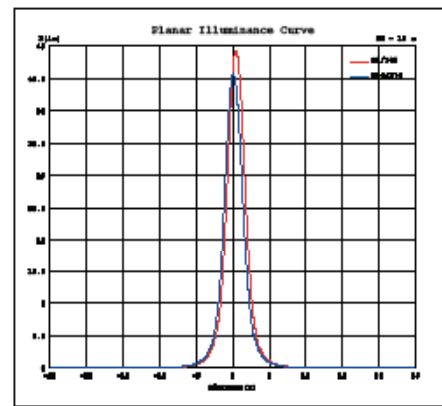

DRAWING DIMENSIONAL

APPLICATIONS

- > FAÇADE LIGHTING
- > PUBLIC LIGHTING
- > ADVERTISING POSTERS LIGHTING
- > OUTDOOR LIGHTING
- > GYMNASIUMS
- > WAREHOUSES

FEATURES

Reference	Designation	Power (Watt)	Color temperature (Kelvin)	Ingress Protection	Voltage	CRI	Viewing angle	Lumens
WALL 009 431 03	Sigma linear Wall Washer compatible controler	9 W	5 000K	IP 65	AC 100 - 240 V	70	15/60°	540
WALL 009 432 04	Sigma linear Wall Washer compatible controler	9 W	RGB	IP 65	AC 100 - 240 V	70	15/60°	270
WALL 018 433 03	Sigma linear Wall Washer compatible controler	18 W	5 000K	IP 65	AC 100 - 240 V	65	15/60°	1 080
WALL 018 434 04	Sigma linear Wall Washer compatible controler	18 W	RGB	IP 65	AC 100 - 240 V	70	15/60°	540
WALL 024 436 03	Sigma linear Wall Washer compatible controler	24 W	5 000K	IP 65	AC 100 - 240 V	70	15/60°	1440
WALL 024 437 04	Sigma linear Wall Washer compatible controler	24 W	RGB	IP 65	AC 100 - 240 V	70	15/60°	720
WALL 030 440 03	Sigma linear Wall Washer compatible controler	30 W	5 000K	IP 65	AC 100 - 240 V	70	15/60°	1800
WALL 030 441 04	Sigma linear Wall Washer compatible controler	30 W	RGB	IP 65	AC 100 - 240 V	70	15/60°	900

SIGMA LINEAR WALL WASHER 9W, 18W, 24W, 30W

PHOTOMETRIC INFORMATIONS 9W 5 000K

PHOTOMETRIC INFORMATIONS 9W RGB

PHOTOMETRIC INFORMATIONS 18W 5 000K

PHOTOMETRIC INFORMATIONS 18W RGB

SIGMA LINEAR WALL WASHER 9W, 18W, 24W, 30W

PHOTOMETRIC INFORMATIONS 24W 5 000K

PHOTOMETRIC INFORMATIONS 24W RGB

PHOTOMETRIC INFORMATIONS 30W 5 000K

PHOTOMETRIC INFORMATIONS 30W RGB

SIGMA LINEAR WALL WASHER 9W, 18W, 24W, 30W

CONE OF LIGHT 9W 5 000K

CONE OF LIGHT 9W RGB