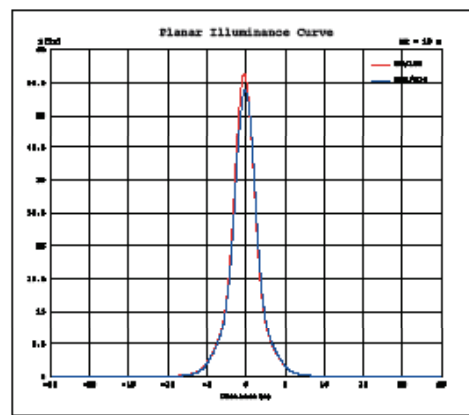

DRAWING DIMENSIONAL

APPLICATIONS

- > FAÇADE LIGHTING
- > PUBLIC LIGHTING
- > ADVERTISING POSTERS LIGHTING
- > OUTDOOR LIGHTING
- > GYMNASIUMS
- > WAREHOUSES

FEATURES

Reference	Designation	Power (Watt)	Color temperature (Kelvin)	Ingress Protection	Voltage	CRI	Viewing angle	Lumens
WALL 009 431 03	Sigma linear Wall Washer compatible controler	9 W	5 000K	IP 65	AC 100 - 240 V	70	15/60°	540
WALL 009 432 04	Sigma linear Wall Washer compatible controler	9 W	RGB	IP 65	AC 100 - 240 V	70	15/60°	270
WALL 018 433 03	Sigma linear Wall Washer compatible controler	18 W	5 000K	IP 65	AC 100 - 240 V	65	15/60°	1 080
WALL 018 434 04	Sigma linear Wall Washer compatible controler	18 W	RGB	IP 65	AC 100 - 240 V	70	15/60°	540
WALL 024 436 03	Sigma linear Wall Washer compatible controler	24 W	5 000K	IP 65	AC 100 - 240 V	70	15/60°	1440
WALL 024 437 04	Sigma linear Wall Washer compatible controler	24 W	RGB	IP 65	AC 100 - 240 V	70	15/60°	720
WALL 030 440 03	Sigma linear Wall Washer compatible controler	30 W	5 000K	IP 65	AC 100 - 240 V	70	15/60°	1800
WALL 030 441 04	Sigma linear Wall Washer compatible controler	30 W	RGB	IP 65	AC 100 - 240 V	70	15/60°	900

SIGMA LINEAR WALL WASHER 9W, 18W, 24W, 30W

PHOTOMETRIC INFORMATIONS 9W 5 000K

PHOTOMETRIC INFORMATIONS 9W RGB

PHOTOMETRIC INFORMATIONS 18W 5 000K

PHOTOMETRIC INFORMATIONS 18W RGB

SIGMA LINEAR WALL WASHER 9W, 18W, 24W, 30W

PHOTOMETRIC INFORMATIONS 24W 5 000K

PHOTOMETRIC INFORMATIONS 24W RGB

PHOTOMETRIC INFORMATIONS 30W 5 000K

PHOTOMETRIC INFORMATIONS 30W RGB

SIGMA LINEAR WALL WASHER 9W, 18W, 24W, 30W

CONE OF LIGHT 9W 5 000K

CONE OF LIGHT 9W RGB