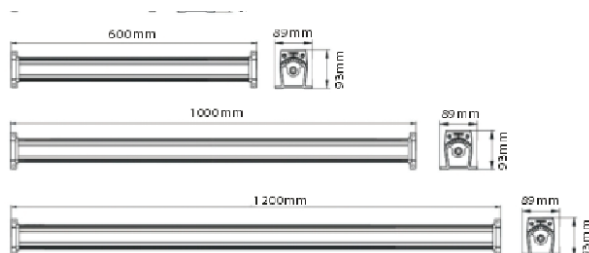

SIGMA LINEAR WALL WASHER

9 W, 18 W, 24 W, 30 W

DESCRIPTION DU PRODUIT

Sigma Wall Washer linear is placed along walls to obtain a texturing effect. It can be used outside to showcase façades and buildings. Its light flow can be adjusted precisely.

DRAWING DIMENSIONAL

APPLICATIONS

- > FAÇADE LIGHTING
- > PUBLIC LIGHTING
- > ADVERTISING POSTERS LIGHTING
- > OUTDOOR LIGHTING
- > GYMNASIUMS
- > WAREHOUSES

FEATURES

Reference	Designation	Power (Watt)	Color temperature (Kelvin)	Ingress Protection	Voltage	CRI	Viewing angle	Lumens
WALL 009 431 03	Sigma linear Wall Washer compatible controler	9 W	5 000K	IP 65	AC 100 - 240 V	70	15/60°	540
WALL 009 432 04	Sigma linear Wall Washer compatible controler	9 W	RGB	IP 65	AC 100 - 240 V	70	15/60°	270
WALL 018 433 03	Sigma linear Wall Washer compatible controler	18 W	5 000K	IP 65	AC 100 - 240 V	65	15/60°	1 080
WALL 018 434 04	Sigma linear Wall Washer compatible controler	18 W	RGB	IP 65	AC 100 - 240 V	70	15/60°	540
WALL 024 436 03	Sigma linear Wall Washer compatible controler	24 W	5 000K	IP 65	AC 100 - 240 V	70	15/60°	1440
WALL 024 437 04	Sigma linear Wall Washer compatible controler	24 W	RGB	IP 65	AC 100 - 240 V	70	15/60°	720
WALL 030 440 03	Sigma linear Wall Washer compatible controler	30 W	5 000K	IP 65	AC 100 - 240 V	70	15/60°	1800
WALL 030 441 04	Sigma linear Wall Washer compatible controler	30 W	RGB	IP 65	AC 100 - 240 V	70	15/60°	900