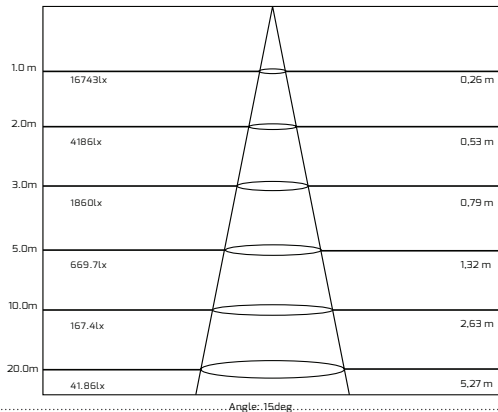

PHOTOMETRIC INFORMATIONS 24W 5 000K

PHOTOMETRIC INFORMATIONS 24W RGB

PHOTOMETRIC INFORMATIONS 30W 5 000K

PHOTOMETRIC INFORMATIONS 30W RGB

SIGMA LINEAR WALL WASHER 9W, 18W, 24W, 30W

CONE OF LIGHT 9W 5 000K

CONE OF LIGHT 9W RGB

CONE OF LIGHT 18W 5 000K

CONE OF LIGHT 18W RGB

CONE OF LIGHT 24W 5 000K

CONE OF LIGHT 24W RGB

CONE OF LIGHT 30W 5000K

CONE OF LIGHT 30W RGB

ENVIRONMENT

PRODUCT