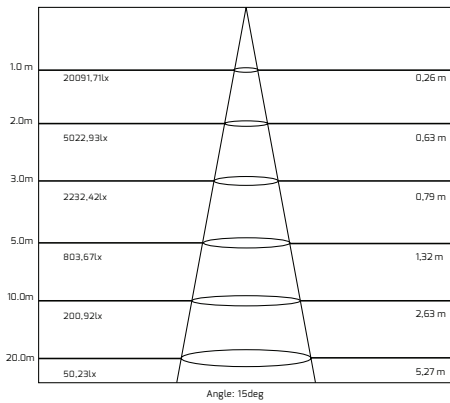

CONE OF LIGHT 18W 5 000K