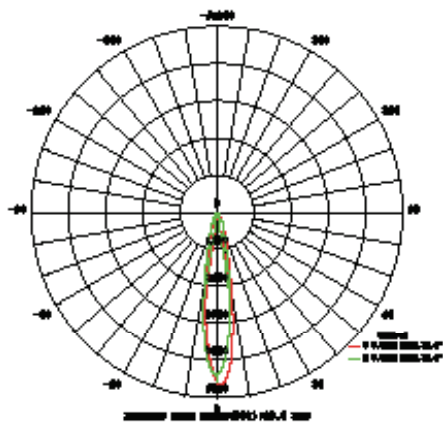

SIGMA LINEAR WALL WASHER

9 W, 18 W, 24 W, 30 W

DESCRIPTION DU PRODUIT

Sigma Wall Washer linear is placed along walls to obtain a texturing effect. It can be used outside to showcase façades and buildings. Its light flow can be adjusted precisely.

DRAWING DIMENSIONAL

APPLICATIONS

- > FAÇADE LIGHTING
- > PUBLIC LIGHTING
- > ADVERTISING POSTERS LIGHTING
- > OUTDOOR LIGHTING
- > GYMNASIUMS
- > WAREHOUSES

FEATURES

Reference	Designation	Power (Watt)	Color temperature (Kelvin)	Ingress Protection	Voltage	CRI	Viewing angle	Lumens
WALL 009 431 03	Sigma linear Wall Washer compatible controler	9 W	5 000K	IP 65	AC 100 - 240 V	70	15/60°	540
WALL 009 432 04	Sigma linear Wall Washer compatible controler	9 W	RGB	IP 65	AC 100 - 240 V	70	15/60°	270
WALL 018 433 03	Sigma linear Wall Washer compatible controler	18 W	5 000K	IP 65	AC 100 - 240 V	65	15/60°	1 080
WALL 018 434 04	Sigma linear Wall Washer compatible controler	18 W	RGB	IP 65	AC 100 - 240 V	70	15/60°	540
WALL 024 436 03	Sigma linear Wall Washer compatible controler	24 W	5 000K	IP 65	AC 100 - 240 V	70	15/60°	1440
WALL 024 437 04	Sigma linear Wall Washer compatible controler	24 W	RGB	IP 65	AC 100 - 240 V	70	15/60°	720
WALL 030 440 03	Sigma linear Wall Washer compatible controler	30 W	5 000K	IP 65	AC 100 - 240 V	70	15/60°	1800
WALL 030 441 04	Sigma linear Wall Washer compatible controler	30 W	RGB	IP 65	AC 100 - 240 V	70	15/60°	900

SIGMA LINEAR WALL WASHER 9W, 18W, 24W, 30W

PHOTOMETRIC INFORMATIONS 9W 5 000K

PHOTOMETRIC INFORMATIONS 9W RGB

PHOTOMETRIC INFORMATIONS 18W 5 000K

PHOTOMETRIC INFORMATIONS 18W RGB

SIGMA LINEAR WALL WASHER 9W, 18W, 24W, 30W

PHOTOMETRIC INFORMATIONS 24W 5 000K

PHOTOMETRIC INFORMATIONS 24W RGB

PHOTOMETRIC INFORMATIONS 30W 5 000K

PHOTOMETRIC INFORMATIONS 30W RGB

SIGMA LINEAR WALL WASHER 9W, 18W, 24W, 30W

CONE OF LIGHT 9W 5 000K

CONE OF LIGHT 9W RGB