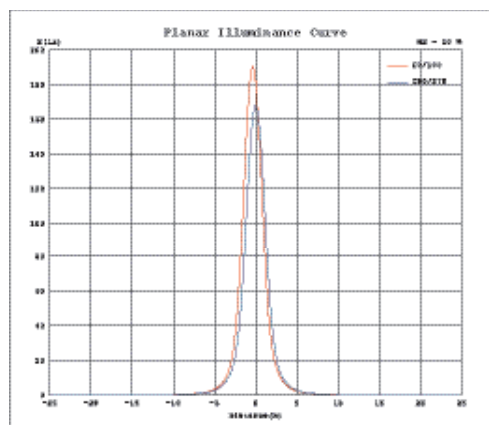

SIGMA LINEAR WALL WASHER 9W, 18W, 24W, 30W

PHOTOMETRIC INFORMATIONS 9W 5 000K

PHOTOMETRIC INFORMATIONS 9W RGB

PHOTOMETRIC INFORMATIONS 18W 5 000K

PHOTOMETRIC INFORMATIONS 18W RGB

SIGMA LINEAR WALL WASHER 9W, 18W, 24W, 30W

PHOTOMETRIC INFORMATIONS 24W 5 000K

PHOTOMETRIC INFORMATIONS 24W RGB

PHOTOMETRIC INFORMATIONS 30W 5 000K

PHOTOMETRIC INFORMATIONS 30W RGB

SIGMA LINEAR WALL WASHER 9W, 18W, 24W, 30W

CONE OF LIGHT 9W 5 000K

CONE OF LIGHT 9W RGB