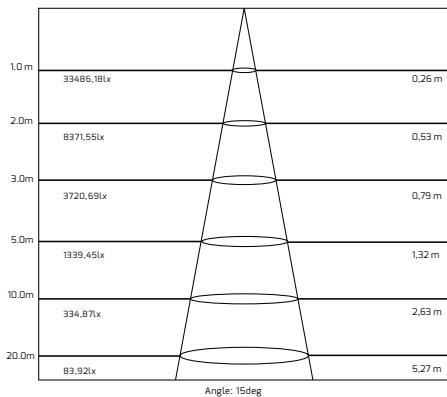

SIGMA LINEAR WALL WASHER 9W, 18W, 24W, 30W

PHOTOMETRIC INFORMATIONS 9W 5 000K

PHOTOMETRIC INFORMATIONS 9W RGB

PHOTOMETRIC INFORMATIONS 18W 5 000K

PHOTOMETRIC INFORMATIONS 18W RGB

SIGMA LINEAR WALL WASHER 9W, 18W, 24W, 30W

PHOTOMETRIC INFORMATIONS 24W 5 000K

PHOTOMETRIC INFORMATIONS 24W RGB

PHOTOMETRIC INFORMATIONS 30W 5 000K

PHOTOMETRIC INFORMATIONS 30W RGB

SIGMA LINEAR WALL WASHER 9W, 18W, 24W, 30W

CONE OF LIGHT 9W 5 000K

CONE OF LIGHT 9W RGB

CONE OF LIGHT 18W 5 000K

CONE OF LIGHT 18W RGB

CONE OF LIGHT 24W 5 000K

CONE OF LIGHT 24W RGB

CONE OF LIGHT 30W 5000K

CONE OF LIGHT 30W RGB

ENVIRONMENT

PRODUCT