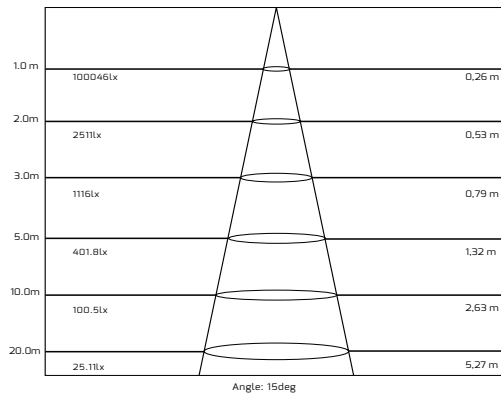

CONE OF LIGHT 18W RGB