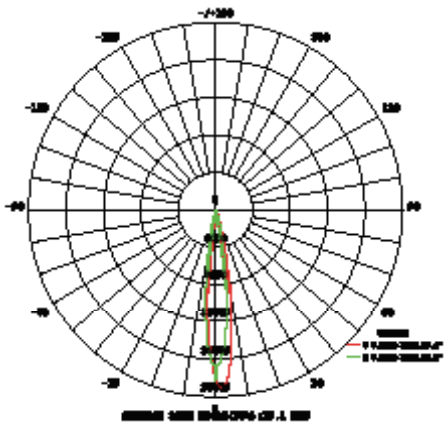

SIGMA LINEAR WALL WASHER

9 W, 18 W, 24 W, 30 W

DESCRIPTION DU PRODUIT

Sigma Wall Washer linear is placed along walls to obtain a texturing effect. It can be used outside to showcase façades and buildings. Its light flow can be adjusted precisely.

DRAWING DIMENSIONAL

APPLICATIONS

- > FAÇADE LIGHTING
- > PUBLIC LIGHTING
- > ADVERTISING POSTERS LIGHTING
- > OUTDOOR LIGHTING
- > GYMNASIUMS
- > WAREHOUSES

FEATURES

Reference	Designation	Power (Watt)	Color temperature (Kelvin)	Ingress Protection	Voltage	CRI	Viewing angle	Lumens
WALL 009 431 03	Sigma linear Wall Washer compatible controler	9 W	5 000K	IP 65	AC 100 - 240 V	70	15/60°	540
WALL 009 432 04	Sigma linear Wall Washer compatible controler	9 W	RGB	IP 65	AC 100 - 240 V	70	15/60°	270
WALL 018 433 03	Sigma linear Wall Washer compatible controler	18 W	5 000K	IP 65	AC 100 - 240 V	65	15/60°	1 080
WALL 018 434 04	Sigma linear Wall Washer compatible controler	18 W	RGB	IP 65	AC 100 - 240 V	70	15/60°	540
WALL 024 436 03	Sigma linear Wall Washer compatible controler	24 W	5 000K	IP 65	AC 100 - 240 V	70	15/60°	1440
WALL 024 437 04	Sigma linear Wall Washer compatible controler	24 W	RGB	IP 65	AC 100 - 240 V	70	15/60°	720
WALL 030 440 03	Sigma linear Wall Washer compatible controler	30 W	5 000K	IP 65	AC 100 - 240 V	70	15/60°	1800
WALL 030 441 04	Sigma linear Wall Washer compatible controler	30 W	RGB	IP 65	AC 100 - 240 V	70	15/60°	900

SIGMA LINEAR WALL WASHER 9W, 18W, 24W, 30W

PHOTOMETRIC INFORMATIONS 9W 5 000K

PHOTOMETRIC INFORMATIONS 9W RGB

PHOTOMETRIC INFORMATIONS 18W 5 000K

PHOTOMETRIC INFORMATIONS 18W RGB

SIGMA LINEAR WALL WASHER 9W, 18W, 24W, 30W

PHOTOMETRIC INFORMATIONS 24W 5 000K

PHOTOMETRIC INFORMATIONS 24W RGB

PHOTOMETRIC INFORMATIONS 30W 5 000K

PHOTOMETRIC INFORMATIONS 30W RGB

SIGMA LINEAR WALL WASHER 9W, 18W, 24W, 30W

CONE OF LIGHT 9W 5 000K

CONE OF LIGHT 9W RGB