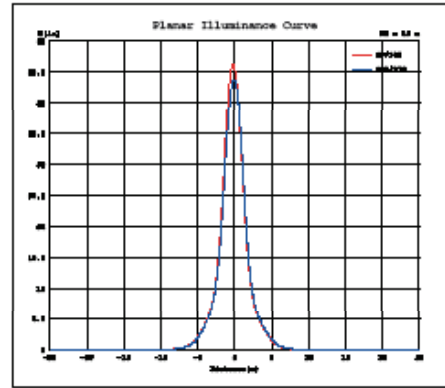

DRAWING DIMENSIONAL

APPLICATIONS

- > FAÇADE LIGHTING
- > PUBLIC LIGHTING
- > ADVERTISING POSTERS LIGHTING
- > OUTDOOR LIGHTING
- > GYMNASIUMS
- > WAREHOUSES

FEATURES

Reference	Designation	Power (Watt)	Color temperature (Kelvin)	Ingress Protection	Voltage	CRI	Viewing angle	Lumens
WALL 009 431 03	Sigma linear Wall Washer compatible controler	9 W	5 000K	IP 65	AC 100 - 240 V	70	15/60°	540
WALL 009 432 04	Sigma linear Wall Washer compatible controler	9 W	RGB	IP 65	AC 100 - 240 V	70	15/60°	270
WALL 018 433 03	Sigma linear Wall Washer compatible controler	18 W	5 000K	IP 65	AC 100 - 240 V	65	15/60°	1 080
WALL 018 434 04	Sigma linear Wall Washer compatible controler	18 W	RGB	IP 65	AC 100 - 240 V	70	15/60°	540
WALL 024 436 03	Sigma linear Wall Washer compatible controler	24 W	5 000K	IP 65	AC 100 - 240 V	70	15/60°	1440
WALL 024 437 04	Sigma linear Wall Washer compatible controler	24 W	RGB	IP 65	AC 100 - 240 V	70	15/60°	720
WALL 030 440 03	Sigma linear Wall Washer compatible controler	30 W	5 000K	IP 65	AC 100 - 240 V	70	15/60°	1800
WALL 030 441 04	Sigma linear Wall Washer compatible controler	30 W	RGB	IP 65	AC 100 - 240 V	70	15/60°	900

SIGMA LINEAR WALL WASHER 9W, 18W, 24W, 30W

PHOTOMETRIC INFORMATIONS 9W 5 000K

PHOTOMETRIC INFORMATIONS 9W RGB

PHOTOMETRIC INFORMATIONS 18W 5 000K

PHOTOMETRIC INFORMATIONS 18W RGB

SIGMA LINEAR WALL WASHER 9W, 18W, 24W, 30W

PHOTOMETRIC INFORMATIONS 24W 5 000K

PHOTOMETRIC INFORMATIONS 24W RGB

PHOTOMETRIC INFORMATIONS 30W 5 000K

PHOTOMETRIC INFORMATIONS 30W RGB

SIGMA LINEAR WALL WASHER 9W, 18W, 24W, 30W

CONE OF LIGHT 9W 5 000K

CONE OF LIGHT 9W RGB