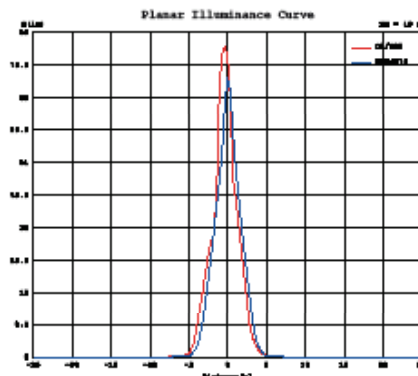

DRAWING DIMENSIONAL

APPLICATIONS

- > FAÇADE LIGHTING
- > PUBLIC LIGHTING
- > ADVERTISING POSTERS LIGHTING
- > OUTDOOR LIGHTING
- > GYMNASIUMS
- > WAREHOUSES

FEATURES

Reference	Designation	Power (Watt)	Color temperature (Kelvin)	Ingress Protection	Voltage	CRI	Viewing angle	Lumens
WALL 009 431 03	Sigma linear Wall Washer compatible controler	9 W	5 000K	IP 65	AC 100 - 240 V	70	15/60°	540
WALL 009 432 04	Sigma linear Wall Washer compatible controler	9 W	RGB	IP 65	AC 100 - 240 V	70	15/60°	270
WALL 018 433 03	Sigma linear Wall Washer compatible controler	18 W	5 000K	IP 65	AC 100 - 240 V	65	15/60°	1 080
WALL 018 434 04	Sigma linear Wall Washer compatible controler	18 W	RGB	IP 65	AC 100 - 240 V	70	15/60°	540
WALL 024 436 03	Sigma linear Wall Washer compatible controler	24 W	5 000K	IP 65	AC 100 - 240 V	70	15/60°	1440
WALL 024 437 04	Sigma linear Wall Washer compatible controler	24 W	RGB	IP 65	AC 100 - 240 V	70	15/60°	720
WALL 030 440 03	Sigma linear Wall Washer compatible controler	30 W	5 000K	IP 65	AC 100 - 240 V	70	15/60°	1800
WALL 030 441 04	Sigma linear Wall Washer compatible controler	30 W	RGB	IP 65	AC 100 - 240 V	70	15/60°	900

SIGMA LINEAR WALL WASHER 9W, 18W, 24W, 30W

PHOTOMETRIC INFORMATIONS 9W 5 000K

PHOTOMETRIC INFORMATIONS 9W RGB

PHOTOMETRIC INFORMATIONS 18W 5 000K

PHOTOMETRIC INFORMATIONS 18W RGB

SIGMA LINEAR WALL WASHER 9W, 18W, 24W, 30W

PHOTOMETRIC INFORMATIONS 24W 5 000K

PHOTOMETRIC INFORMATIONS 24W RGB

PHOTOMETRIC INFORMATIONS 30W 5 000K

PHOTOMETRIC INFORMATIONS 30W RGB

SIGMA LINEAR WALL WASHER 9W, 18W, 24W, 30W

CONE OF LIGHT 9W 5 000K

CONE OF LIGHT 9W RGB