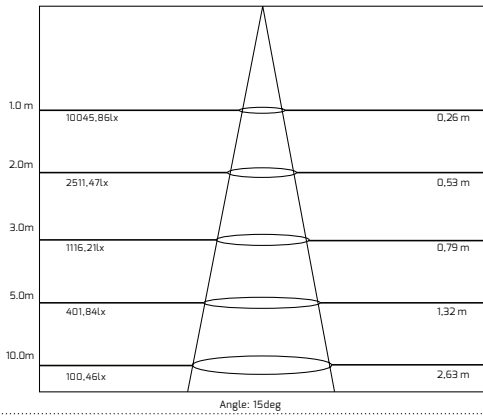

DRAWING DIMENSIONAL

APPLICATIONS

- > FAÇADE LIGHTING
- > PUBLIC LIGHTING
- > ADVERTISING POSTERS LIGHTING
- > OUTDOOR LIGHTING
- > GYMNASIUMS
- > WAREHOUSES

FEATURES

Reference	Designation	Power (Watt)	Color temperature (Kelvin)	Ingress Protection	Voltage	CRI	Viewing angle	Lumens
WALL 009 431 03	Sigma linear Wall Washer compatible controler	9 W	5 000K	IP 65	AC 100 - 240 V	70	15/60°	540
WALL 009 432 04	Sigma linear Wall Washer compatible controler	9 W	RGB	IP 65	AC 100 - 240 V	70	15/60°	270
WALL 018 433 03	Sigma linear Wall Washer compatible controler	18 W	5 000K	IP 65	AC 100 - 240 V	65	15/60°	1 080
WALL 018 434 04	Sigma linear Wall Washer compatible controler	18 W	RGB	IP 65	AC 100 - 240 V	70	15/60°	540
WALL 024 436 03	Sigma linear Wall Washer compatible controler	24 W	5 000K	IP 65	AC 100 - 240 V	70	15/60°	1440
WALL 024 437 04	Sigma linear Wall Washer compatible controler	24 W	RGB	IP 65	AC 100 - 240 V	70	15/60°	720
WALL 030 440 03	Sigma linear Wall Washer compatible controler	30 W	5 000K	IP 65	AC 100 - 240 V	70	15/60°	1800
WALL 030 441 04	Sigma linear Wall Washer compatible controler	30 W	RGB	IP 65	AC 100 - 240 V	70	15/60°	900

SIGMA LINEAR WALL WASHER 9W, 18W, 24W, 30W

PHOTOMETRIC INFORMATIONS 9W 5 000K

PHOTOMETRIC INFORMATIONS 9W RGB

PHOTOMETRIC INFORMATIONS 18W 5 000K

PHOTOMETRIC INFORMATIONS 18W RGB

SIGMA LINEAR WALL WASHER 9W, 18W, 24W, 30W

PHOTOMETRIC INFORMATIONS 24W 5 000K

PHOTOMETRIC INFORMATIONS 24W RGB

PHOTOMETRIC INFORMATIONS 30W 5 000K

PHOTOMETRIC INFORMATIONS 30W RGB

SIGMA LINEAR WALL WASHER 9W, 18W, 24W, 30W

CONE OF LIGHT 9W 5 000K

CONE OF LIGHT 9W RGB