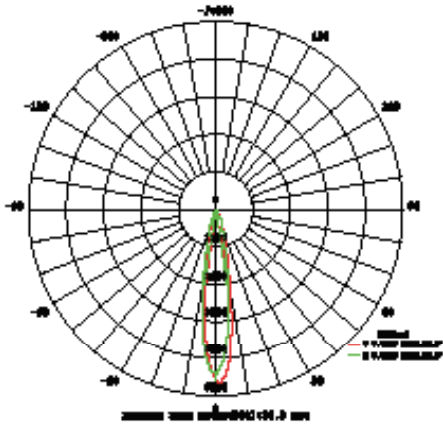

SIGMA LINEAR WALL WASHER

9 W, 18 W, 24 W, 30 W

DESCRIPTION DU PRODUIT

Sigma Wall Washer linear is placed along walls to obtain a texturing effect. It can be used outside to showcase façades and buildings. Its light flow can be adjusted precisely.

DRAWING DIMENSIONAL

APPLICATIONS

- > FAÇADE LIGHTING
- > PUBLIC LIGHTING
- > ADVERTISING POSTERS LIGHTING
- > OUTDOOR LIGHTING
- > GYMNASIUMS
- > WAREHOUSES

FEATURES

Reference	Designation	Power (Watt)	Color temperature (Kelvin)	Ingress Protection	Voltage	CRI	Viewing angle	Lumens
WALL 009 431 03	Sigma linear Wall Washer compatible controler	9 W	5 000K	IP 65	AC 100 - 240 V	70	15/60°	540
WALL 009 432 04	Sigma linear Wall Washer compatible controler	9 W	RGB	IP 65	AC 100 - 240 V	70	15/60°	270
WALL 018 433 03	Sigma linear Wall Washer compatible controler	18 W	5 000K	IP 65	AC 100 - 240 V	65	15/60°	1 080
WALL 018 434 04	Sigma linear Wall Washer compatible controler	18 W	RGB	IP 65	AC 100 - 240 V	70	15/60°	540
WALL 024 436 03	Sigma linear Wall Washer compatible controler	24 W	5 000K	IP 65	AC 100 - 240 V	70	15/60°	1440
WALL 024 437 04	Sigma linear Wall Washer compatible controler	24 W	RGB	IP 65	AC 100 - 240 V	70	15/60°	720
WALL 030 440 03	Sigma linear Wall Washer compatible controler	30 W	5 000K	IP 65	AC 100 - 240 V	70	15/60°	1800
WALL 030 441 04	Sigma linear Wall Washer compatible controler	30 W	RGB	IP 65	AC 100 - 240 V	70	15/60°	900

SIGMA LINEAR WALL WASHER 9W, 18W, 24W, 30W

PHOTOMETRIC INFORMATIONS 9W 5 000K

PHOTOMETRIC INFORMATIONS 9W RGB

PHOTOMETRIC INFORMATIONS 18W 5 000K

PHOTOMETRIC INFORMATIONS 18W RGB

SIGMA LINEAR WALL WASHER 9W, 18W, 24W, 30W

PHOTOMETRIC INFORMATIONS 24W 5 000K

PHOTOMETRIC INFORMATIONS 24W RGB

PHOTOMETRIC INFORMATIONS 30W 5 000K

PHOTOMETRIC INFORMATIONS 30W RGB

SIGMA LINEAR WALL WASHER 9W, 18W, 24W, 30W

CONE OF LIGHT 9W 5 000K

CONE OF LIGHT 9W RGB