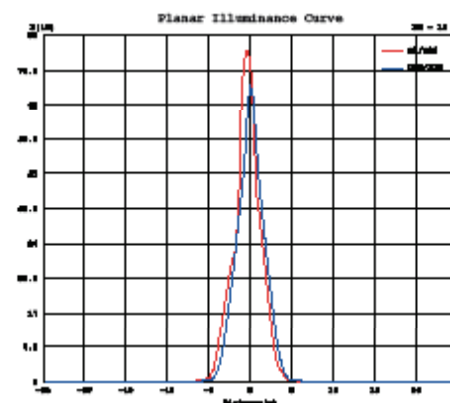

DRAWING DIMENSIONAL

APPLICATIONS

- > FAÇADE LIGHTING
- > PUBLIC LIGHTING
- > ADVERTISING POSTERS LIGHTING
- > OUTDOOR LIGHTING
- > GYMNASIUMS
- > WAREHOUSES

FEATURES

Reference	Designation	Power (Watt)	Color temperature (Kelvin)	Ingress Protection	Voltage	CRI	Viewing angle	Lumens
WALL 009 431 03	Sigma linear Wall Washer compatible controler	9 W	5 000K	IP 65	AC 100 - 240 V	70	15/60°	540
WALL 009 432 04	Sigma linear Wall Washer compatible controler	9 W	RGB	IP 65	AC 100 - 240 V	70	15/60°	270
WALL 018 433 03	Sigma linear Wall Washer compatible controler	18 W	5 000K	IP 65	AC 100 - 240 V	65	15/60°	1 080
WALL 018 434 04	Sigma linear Wall Washer compatible controler	18 W	RGB	IP 65	AC 100 - 240 V	70	15/60°	540
WALL 024 436 03	Sigma linear Wall Washer compatible controler	24 W	5 000K	IP 65	AC 100 - 240 V	70	15/60°	1440
WALL 024 437 04	Sigma linear Wall Washer compatible controler	24 W	RGB	IP 65	AC 100 - 240 V	70	15/60°	720
WALL 030 440 03	Sigma linear Wall Washer compatible controler	30 W	5 000K	IP 65	AC 100 - 240 V	70	15/60°	1800
WALL 030 441 04	Sigma linear Wall Washer compatible controler	30 W	RGB	IP 65	AC 100 - 240 V	70	15/60°	900

SIGMA LINEAR WALL WASHER 9W, 18W, 24W, 30W

PHOTOMETRIC INFORMATIONS 9W 5 000K

PHOTOMETRIC INFORMATIONS 9W RGB

PHOTOMETRIC INFORMATIONS 18W 5 000K

PHOTOMETRIC INFORMATIONS 18W RGB

SIGMA LINEAR WALL WASHER 9W, 18W, 24W, 30W

PHOTOMETRIC INFORMATIONS 24W 5 000K

PHOTOMETRIC INFORMATIONS 24W RGB

PHOTOMETRIC INFORMATIONS 30W 5 000K

PHOTOMETRIC INFORMATIONS 30W RGB

SIGMA LINEAR WALL WASHER 9W, 18W, 24W, 30W

CONE OF LIGHT 9W 5 000K

CONE OF LIGHT 9W RGB