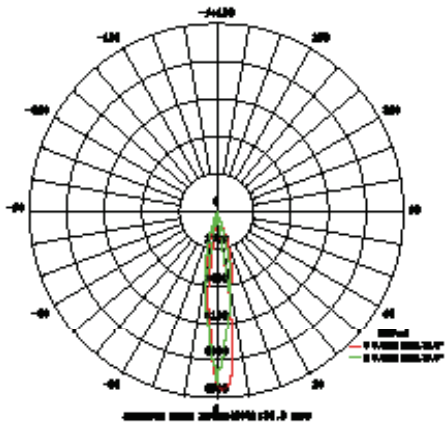

SIGMA LINEAR WALL WASHER

9 W, 18 W, 24 W, 30 W

DESCRIPTION DU PRODUIT

Sigma Wall Washer linear is placed along walls to obtain a texturing effect. It can be used outside to showcase façades and buildings. Its light flow can be adjusted precisely.

DRAWING DIMENSIONAL

APPLICATIONS

- > FAÇADE LIGHTING
- > PUBLIC LIGHTING
- > ADVERTISING POSTERS LIGHTING
- > OUTDOOR LIGHTING
- > GYMNASIUMS
- > WAREHOUSES

FEATURES

Reference	Designation	Power (Watt)	Color temperature (Kelvin)	Ingress Protection	Voltage	CRI	Viewing angle	Lumens
WALL 009 431 03	Sigma linear Wall Washer compatible controler	9 W	5 000K	IP 65	AC 100 - 240 V	70	15/60°	540
WALL 009 432 04	Sigma linear Wall Washer compatible controler	9 W	RGB	IP 65	AC 100 - 240 V	70	15/60°	270
WALL 018 433 03	Sigma linear Wall Washer compatible controler	18 W	5 000K	IP 65	AC 100 - 240 V	65	15/60°	1 080
WALL 018 434 04	Sigma linear Wall Washer compatible controler	18 W	RGB	IP 65	AC 100 - 240 V	70	15/60°	540
WALL 024 436 03	Sigma linear Wall Washer compatible controler	24 W	5 000K	IP 65	AC 100 - 240 V	70	15/60°	1440
WALL 024 437 04	Sigma linear Wall Washer compatible controler	24 W	RGB	IP 65	AC 100 - 240 V	70	15/60°	720
WALL 030 440 03	Sigma linear Wall Washer compatible controler	30 W	5 000K	IP 65	AC 100 - 240 V	70	15/60°	1800
WALL 030 441 04	Sigma linear Wall Washer compatible controler	30 W	RGB	IP 65	AC 100 - 240 V	70	15/60°	900

SIGMA LINEAR WALL WASHER 9W, 18W, 24W, 30W

PHOTOMETRIC INFORMATIONS 9W 5 000K

PHOTOMETRIC INFORMATIONS 9W RGB

PHOTOMETRIC INFORMATIONS 18W 5 000K

PHOTOMETRIC INFORMATIONS 18W RGB

SIGMA LINEAR WALL WASHER 9W, 18W, 24W, 30W

PHOTOMETRIC INFORMATIONS 24W 5 000K

PHOTOMETRIC INFORMATIONS 24W RGB

PHOTOMETRIC INFORMATIONS 30W 5 000K

PHOTOMETRIC INFORMATIONS 30W RGB

SIGMA LINEAR WALL WASHER 9W, 18W, 24W, 30W

CONE OF LIGHT 9W 5 000K

CONE OF LIGHT 9W RGB