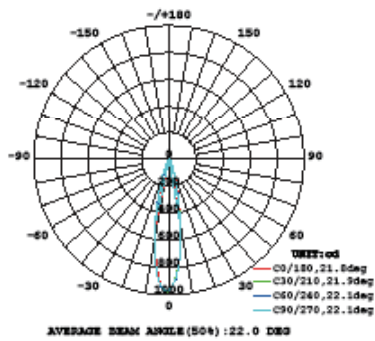

DRAWING DIMENSIONAL

APPLICATIONS

- > GARDEN LIGHTING
- > PALM LIGHTING
- > ARBUSTRE LIGHTING
- > ROAD LIGHTING

FEATURES

Reference	Designation	Power (Watt)	Color temperature (Kelvin)	Ingress protection	Voltage	CRI	Viewing angle	Dimensions	Lumens
GAR 006 442 01	Sigma Garden light 6 W	6 W	3 000K	IP 65	AC 100 - 240 V	78	45°	80*104*407mm	170
GAR 006 441 02	Sigma Garden light 6 W	6 W	4 000K	IP 65	AC 100 - 240 V	78	45°	80*104*407mm	190
GAR 006 440 03	Sigma Garden light 6 W	6 W	6 000K	IP 65	AC 100 - 240 V	76	45°	80*104*407mm	210

SIGMA GARDEN LIGHT 6W

PHOTOMETRIC INFORMATIONS 6W 3 000K

PHOTOMETRIC INFORMATIONS 6W 4 000K

PHOTOMETRIC INFORMATIONS 6W 6 000K

CONE OF LIGHT 6W 3 000K

CONE OF LIGHT 6W 4 000K

CONE OF LIGHT 6W 6 000K

ENVIRONMENT