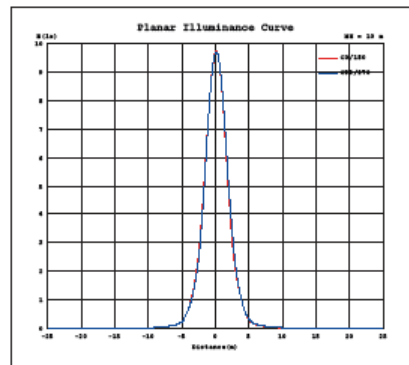

DRAWING DIMENSIONAL

APPLICATIONS

- > GARDEN LIGHTING
- > PALM LIGHTING
- > ARBUSTRE LIGHTING
- > ROAD LIGHTING

FEATURES

Reference	Designation	Power (Watt)	Color temperature (Kelvin)	Ingress protection	Voltage	CRI	Viewing angle	Dimensions	Lumens
GAR 006 442 01	Sigma Garden light 6 W	6 W	3 000K	IP 65	AC 100 - 240 V	78	45°	80*104*407mm	170
GAR 006 441 02	Sigma Garden light 6 W	6 W	4 000K	IP 65	AC 100 - 240 V	78	45°	80*104*407mm	190
GAR 006 440 03	Sigma Garden light 6 W	6 W	6 000K	IP 65	AC 100 - 240 V	76	45°	80*104*407mm	210

SIGMA GARDEN LIGHT 6W

PHOTOMETRIC INFORMATIONS 6W 3 000K

PHOTOMETRIC INFORMATIONS 6W 4 000K

PHOTOMETRIC INFORMATIONS 6W 6 000K

CONE OF LIGHT 6W 3 000K

CONE OF LIGHT 6W 4 000K

CONE OF LIGHT 6W 6 000K

ENVIRONMENT