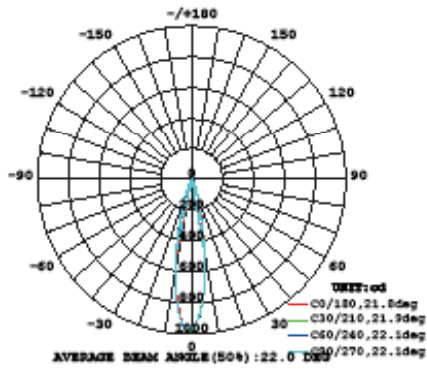

DRAWING DIMENSIONAL

APPLICATIONS

- > GARDEN LIGHTING
- > PALM LIGHTING
- > ARBUSTRE LIGHTING
- > ROAD LIGHTING

FEATURES

Reference	Designation	Power (Watt)	Color temperature (Kelvin)	Ingress protection	Voltage	CRI	Viewing angle	Dimensions	Lumens
GAR 006 442 01	Sigma Garden light 6 W	6 W	3 000K	IP 65	AC 100 - 240 V	78	45°	80*104*407mm	170
GAR 006 441 02	Sigma Garden light 6 W	6 W	4 000K	IP 65	AC 100 - 240 V	78	45°	80*104*407mm	190
GAR 006 440 03	Sigma Garden light 6 W	6 W	6 000K	IP 65	AC 100 - 240 V	76	45°	80*104*407mm	210

SIGMA GARDEN LIGHT 6W

PHOTOMETRIC INFORMATIONS 6W 3 000K

PHOTOMETRIC INFORMATIONS 6W 4 000K

PHOTOMETRIC INFORMATIONS 6W 6 000K

CONE OF LIGHT 6W 3 000K

CONE OF LIGHT 6W 4 000K

CONE OF LIGHT 6W 6 000K

ENVIRONMENT