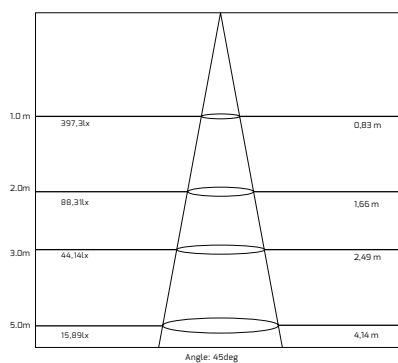

DRAWING DIMENSIONAL

APPLICATIONS

- > GARDEN LIGHTING
- > PALM LIGHTING
- > ARBUSTRE LIGHTING
- > ROAD LIGHTING

FEATURES

Reference	Designation	Power (Watt)	Color temperature (Kelvin)	Ingress protection	Voltage	CRI	Viewing angle	Dimensions	Lumens
GAR 006 442 01	Sigma Garden light 6 W	6 W	3 000K	IP 65	AC 100 - 240 V	78	45°	80*104*407mm	170
GAR 006 441 02	Sigma Garden light 6 W	6 W	4 000K	IP 65	AC 100 - 240 V	78	45°	80*104*407mm	190
GAR 006 440 03	Sigma Garden light 6 W	6 W	6 000K	IP 65	AC 100 - 240 V	76	45°	80*104*407mm	210

SIGMA GARDEN LIGHT 6W

PHOTOMETRIC INFORMATIONS 6W 3 000K

PHOTOMETRIC INFORMATIONS 6W 4 000K

PHOTOMETRIC INFORMATIONS 6W 6 000K

CONE OF LIGHT 6W 3 000K

CONE OF LIGHT 6W 4 000K

CONE OF LIGHT 6W 6 000K

ENVIRONMENT