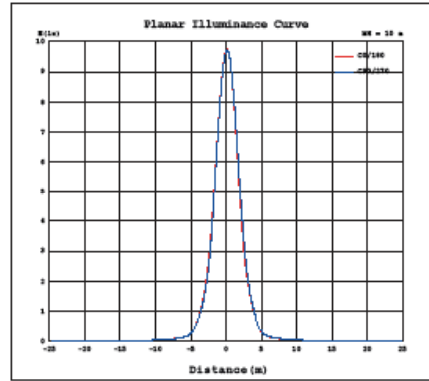

DRAWING DIMENSIONAL

APPLICATIONS

- > GARDEN LIGHTING
- > PALM LIGHTING
- > ARBUSTRE LIGHTING
- > ROAD LIGHTING

FEATURES

Reference	Designation	Power (Watt)	Color temperature (Kelvin)	Ingress protection	Voltage	CRI	Viewing angle	Dimensions	Lumens
GAR 006 442 01	Sigma Garden light 6 W	6 W	3 000K	IP 65	AC 100 - 240 V	78	45°	80*104*407mm	170
GAR 006 441 02	Sigma Garden light 6 W	6 W	4 000K	IP 65	AC 100 - 240 V	78	45°	80*104*407mm	190
GAR 006 440 03	Sigma Garden light 6 W	6 W	6 000K	IP 65	AC 100 - 240 V	76	45°	80*104*407mm	210

SIGMA GARDEN LIGHT 6W

PHOTOMETRIC INFORMATIONS 6W 3 000K

PHOTOMETRIC INFORMATIONS 6W 4 000K

PHOTOMETRIC INFORMATIONS 6W 6 000K

CONE OF LIGHT 6W 3 000K

CONE OF LIGHT 6W 4 000K

CONE OF LIGHT 6W 6 000K

ENVIRONMENT