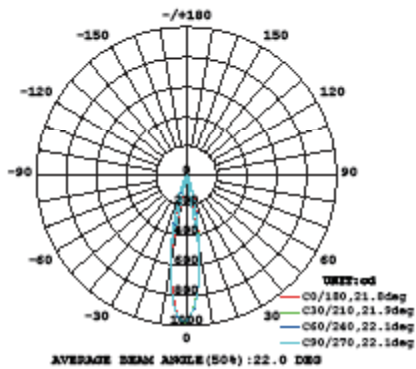

DRAWING DIMENSIONAL

APPLICATIONS

- > GARDEN LIGHTING
- > PALM LIGHTING
- > ARBUSTRE LIGHTING
- > ROAD LIGHTING

FEATURES

Reference	Designation	Power (Watt)	Color temperature (Kelvin)	Ingress protection	Voltage	CRI	Viewing angle	Dimensions	Lumens
GAR 006 442 01	Sigma Garden light 6 W	6 W	3 000K	IP 65	AC 100 - 240 V	78	45°	80*104*407mm	170
GAR 006 441 02	Sigma Garden light 6 W	6 W	4 000K	IP 65	AC 100 - 240 V	78	45°	80*104*407mm	190
GAR 006 440 03	Sigma Garden light 6 W	6 W	6 000K	IP 65	AC 100 - 240 V	76	45°	80*104*407mm	210

SIGMA GARDEN LIGHT 6W

PHOTOMETRIC INFORMATIONS 6W 3 000K

PHOTOMETRIC INFORMATIONS 6W 4 000K

PHOTOMETRIC INFORMATIONS 6W 6 000K

CONE OF LIGHT 6W 3 000K

CONE OF LIGHT 6W 4 000K

CONE OF LIGHT 6W 6 000K

ENVIRONMENT