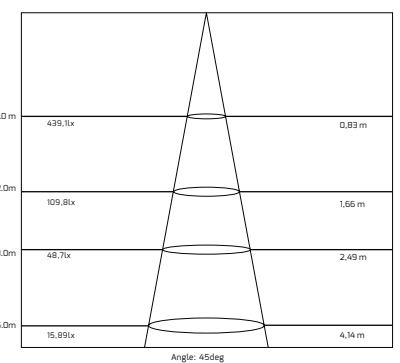

DRAWING DIMENSIONAL

APPLICATIONS

- > GARDEN LIGHTING
- > PALM LIGHTING
- > ARBUSTRE LIGHTING
- > ROAD LIGHTING

FEATURES

Reference	Designation	Power (Watt)	Color temperature (Kelvin)	Ingress protection	Voltage	CRI	Viewing angle	Dimensions	Lumens
GAR 006 442 01	Sigma Garden light 6 W	6 W	3 000K	IP 65	AC 100 - 240 V	78	45°	80*104*407mm	170
GAR 006 441 02	Sigma Garden light 6 W	6 W	4 000K	IP 65	AC 100 - 240 V	78	45°	80*104*407mm	190
GAR 006 440 03	Sigma Garden light 6 W	6 W	6 000K	IP 65	AC 100 - 240 V	76	45°	80*104*407mm	210

SIGMA GARDEN LIGHT 6W

PHOTOMETRIC INFORMATIONS 6W 3 000K

PHOTOMETRIC INFORMATIONS 6W 4 000K

PHOTOMETRIC INFORMATIONS 6W 6 000K

CONE OF LIGHT 6W 3 000K

CONE OF LIGHT 6W 4 000K

CONE OF LIGHT 6W 6 000K

ENVIRONMENT