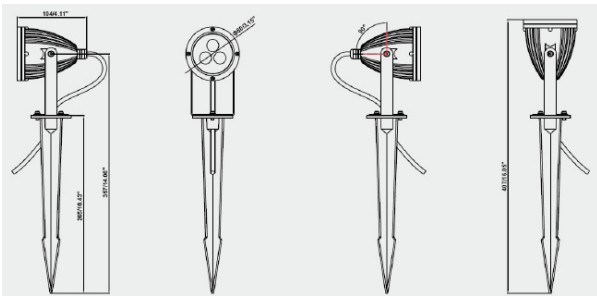

SIGMA GARDEN LIGHT 6W

DESCRIPTION DU PRODUIT

Thaleos Sigma Garden Light 6W has been designed specifically for Middle-East countries. It allows enlightening and valuing garden spaces and particularly palm trees.

DRAWING DIMENSIONAL

APPLICATIONS

- > GARDEN LIGHTING
- > PALM LIGHTING
- > ARBUSTRE LIGHTING
- > ROAD LIGHTING

FEATURES

Reference	Designation	Power (Watt)	Color temperature (Kelvin)	Ingress protection	Voltage	CRI	Viewing angle	Dimensions	Lumens
GAR 006 442 01	Sigma Garden light 6 W	6 W	3 000K	IP 65	AC 100 - 240 V	78	45°	80*104*407mm	170
GAR 006 441 02	Sigma Garden light 6 W	6 W	4 000K	IP 65	AC 100 - 240 V	78	45°	80*104*407mm	190
GAR 006 440 03	Sigma Garden light 6 W	6 W	6 000K	IP 65	AC 100 - 240 V	76	45°	80*104*407mm	210