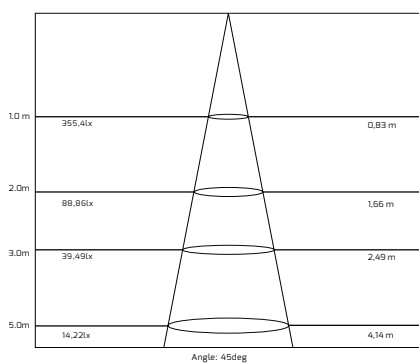

DRAWING DIMENSIONAL

APPLICATIONS

- > GARDEN LIGHTING
- > PALM LIGHTING
- > ARBUSTRE LIGHTING
- > ROAD LIGHTING

FEATURES

Reference	Designation	Power (Watt)	Color temperature (Kelvin)	Ingress protection	Voltage	CRI	Viewing angle	Dimensions	Lumens
GAR 006 442 01	Sigma Garden light 6 W	6 W	3 000K	IP 65	AC 100 - 240 V	78	45°	80*104*407mm	170
GAR 006 441 02	Sigma Garden light 6 W	6 W	4 000K	IP 65	AC 100 - 240 V	78	45°	80*104*407mm	190
GAR 006 440 03	Sigma Garden light 6 W	6 W	6 000K	IP 65	AC 100 - 240 V	76	45°	80*104*407mm	210

SIGMA GARDEN LIGHT 6W

PHOTOMETRIC INFORMATIONS 6W 3 000K

PHOTOMETRIC INFORMATIONS 6W 4 000K

PHOTOMETRIC INFORMATIONS 6W 6 000K

CONE OF LIGHT 6W 3 000K

CONE OF LIGHT 6W 4 000K

CONE OF LIGHT 6W 6 000K

ENVIRONMENT