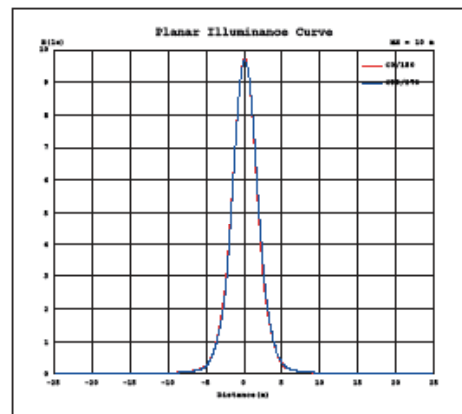

SIGMA GARDEN LIGHT 6W

PHOTOMETRIC INFORMATIONS 6W 3 000K

PHOTOMETRIC INFORMATIONS 6W 4 000K

PHOTOMETRIC INFORMATIONS 6W 6 000K

CONE OF LIGHT 6W 3 000K

CONE OF LIGHT 6W 4 000K

CONE OF LIGHT 6W 6 000K

ENVIRONMENT