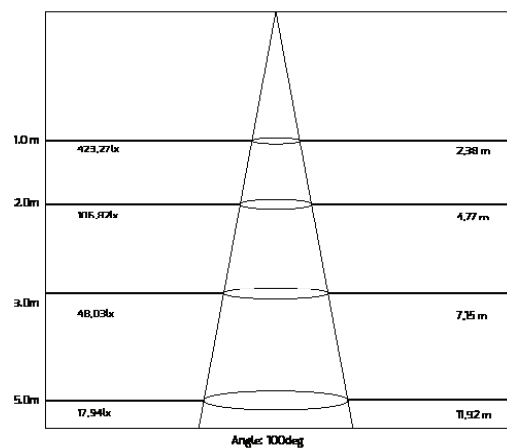

CONE OF LIGHT 11W 6 000K

ENVIRONMENT

PRODUCT

LIFESPAN
40000 H