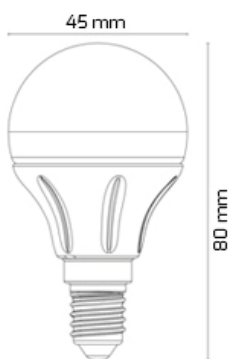

## PRODUCT DESCRIPTION

First Mini bulb is a «classic» used for wall lighting as well as for hanging pendant fixture.

It adapts universally to traditional E14 sockets and can easily replace 35 W incandescent bulbs.

## DIMENSIONAL DRAWING