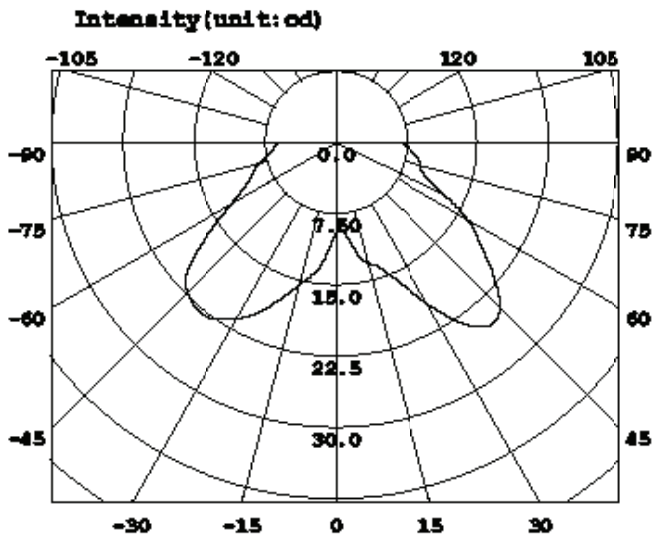

AURA G4 1,5W

PHOTOMETRIC INFORMATIONS 1,5W