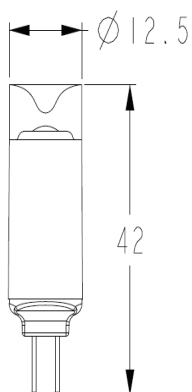

## DIMENSIONAL DRAWING

## FEATURES

Reference	Designation	Power (Watt)	Color temperature (Kelvin)	Socket	CRI	Voltage	Viewing angle	Lumens
G4 001 350 01	Aura G4 1,5W	1,5 W	2 700K	G4	80	AC 12V	120°	110

## PHOTOMETRIC INFORMATIONS 1,5W