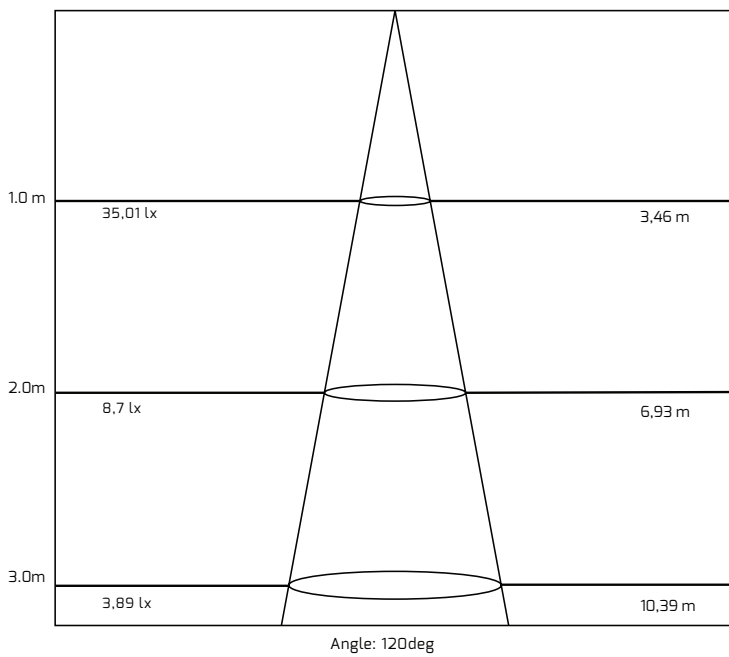

CONE OF LIGHT 1,5W 2 700K