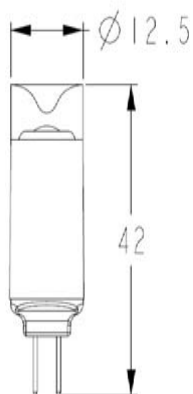

DIMENSIONAL DRAWING

APPLICATIONS

- > HOTELS
- > RESTAURANTS
- > RETAIL/SHOPS
- > MUSEUMS/ART GALERIES
- > BAR/DISCOTHEQUES
- > THEATERS

FEATURES

Reference	Designation	Power (Watt)	Color temperature (Kelvin)	Socket	CRI	Voltage	Viewing angle	Lumens
G4 001 350 01	Aura G4 1,5W	1,5 W	2 700K	G4	80	AC 12V	120°	110