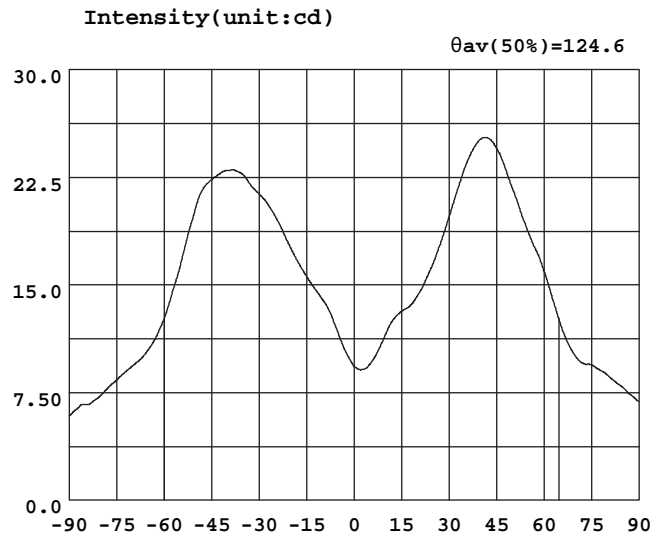

FEATURES

Reference	Designation	Power (Watt)	Color temperature (Kelvin)	Socket	CRI	Voltage	Viewing angle	Lumens
G4 001 350 01	Aura G4 1,5W	1,5 W	2 700K	G4	80	AC 12V	120°	110

AURA G4 1,5W

PHOTOMETRIC INFORMATIONS 1,5W