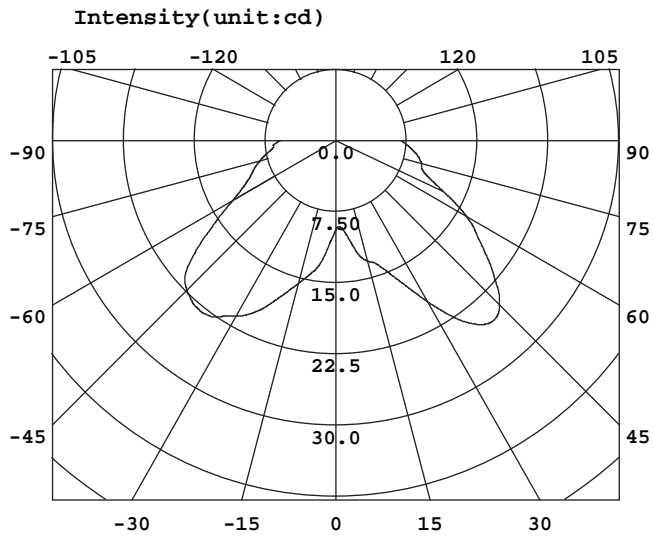

FEATURES

Reference	Designation	Power (Watt)	Color temperature (Kelvin)	Socket	CRI	Voltage	Viewing angle	Lumens
G4 001 350 01	Aura G4 1,5W	1,5 W	2 700K	G4	80	AC 12V	120°	110

AURA G4 1,5W

PHOTOMETRIC INFORMATIONS 1,5W