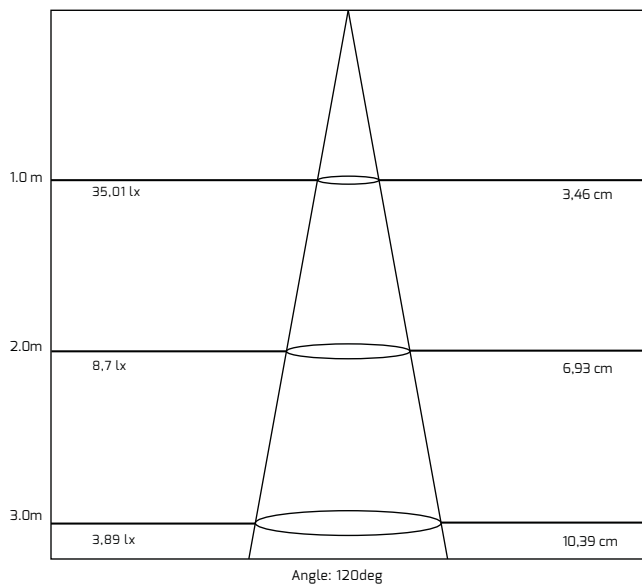

CONE OF LIGHT 1,5W 2 700K