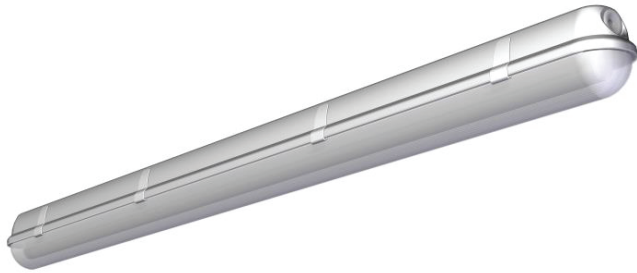

# ACCESS TUBE FIXTURE 1500

## DESCRIPTION DU PRODUIT

The fixture Tube 1500 thaleos can accommodate one or two Prolia Tube 1500.

With LED technology, there is no need a driver, the Access tube fixture Thaleos lights instantly without inconvenience light (flashes, boot time, etc ...).

## FEATURES

Reference	Designation	Power	Voltage	Attachment	Quantity	Compatibility Spot	Strength index	Ingress protection
FIX TUB 023 1500	Access Fixture TubeX1	23 W	220 - 240 V	Fixation au plafond par 2 clips inox, livré avec le luminaire	x 1	Prolia Tube 1500	IK 08	IP 65
FIX TUB 046 1500	Access Fixture TubeX2	23 W	220 - 240 V	Fixation au plafond par 2 clips inox, livré avec le luminaire	x 2	Prolia Tube 1500	IK 08	IP 65