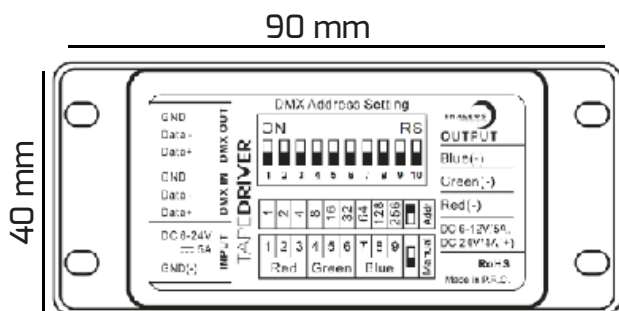

ACCESS MODUL DMX

PRODUCT DESCRIPTION

The Access Modul DMX allows changing colors instantly between Aura Striped in RGB or in Monochrome. It allows linking Aura Striped and Sigma Wall washer as you wish.

- Compatible Access Wall Controller DMX (réf. CRT 222 180 04)
- Compatible Access Wall Controller DMX 2 (réf. CRT 223 181 04)
- 3 channel management
- Choice of colors through a tactile case
- Adequate colored effects for a personalized decoration
- Utilisation with Aura Striped RGB or others LED RGB Thaleos moduls

DIMENSIONAL DRAWING

APPLICATIONS

- > STRIPLED RGB
- > WALWALSHER RGB
- > MODULE LED RGB
- > BAR/ DISCOTHEQUE
- > RETAIL/SHOPS
- > HOTELS

FEATURES

Reference	Designation	Power	Ingress Protection	Scrolling mode	Voltage	Type de remote
CRT 224 182 01	Access Modul DMX	60W max	IP 20	3 moduls	DC 24 V	PWM