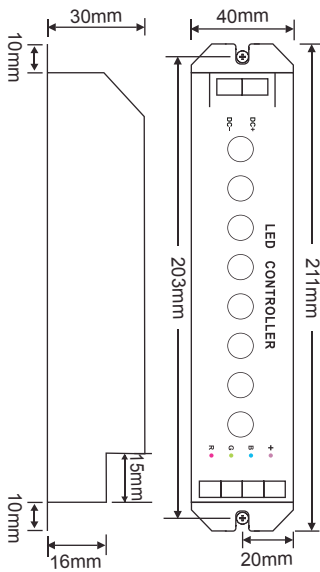

ACCESS CONTROLLER STRIP SANS FIL

PRODUCT DESCRIPTION

The wireless Access Controller Strip is the controller of PWM management which allows managing instantaneously colors between various modules, such as the Sigma Wallwasher Linear RGB and the Aura stripled RGB.

DIMENSIONAL DRAWING

APPLICATIONS

- > STRIPLED RGB
- > WALWASHER RGB
- > MODULE LED RGB
- > BAR/ DISCOTHEQUE
- > RETAIL/SHOPS
- > HOTELS

FEATURES

Reference	Designation	Scrolling mode	Ingress protection	Dimensions	Voltage	Type of remote
CRT 220 178 04	Access Control Strip Waterproof	32 modes	IP 65	211x40x30mm	DC 12 V - 24 V	PWM